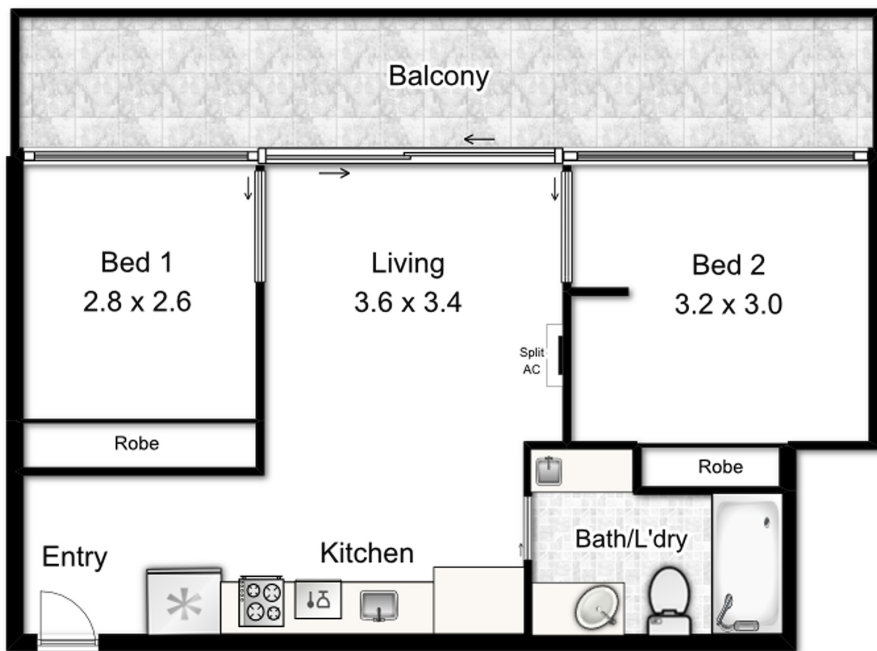

This drawing is for illustration purposes only.
All measurements are approximate only,
and information to be relied upon should be independently verified.