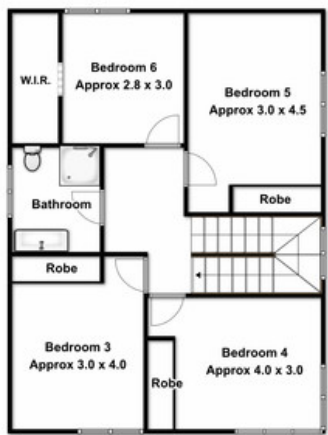

Six large bedrooms, four with built-ins, two with walk-in robes and the main bedroom with ensuite with a spa bath and a walk-in robe as well. One more bedroom with its ensuite for your convenience. Two living areas (you know, sometimes children can be a nuisance and they need their own space), a spacious and modern kitchen with stone bench tops and lots of natural light. As if all these are not enough, a dining area, in addition to a formal dining space great for hosting special events. On offer split system air-conditioning, tiles throughout, downlights, and a total of four bathrooms and four toilets. Outside spaces? Plenty! There is even room for a pool or to park your boat!

**Campbelltown**

111 Queen Street  
Campbelltown, NSW  
02 4622 1777

**Ajay Kumar**

04 3334 7069

- Bathrooms: 4
- Double garage
- Air Conditioning

**Top Floor**  
Approx Area 69.0m<sup>2</sup>

**Ground Floor**  
Approx Area 146.7m<sup>2</sup>

**Lower Ground Level**  
Approx Area 74.8m<sup>2</sup>

**117 Campbellfield Road Bradbury**

The particulars contained herein are supplied for information only and shall not be taken as a representation in any respect on the part of the vendor or its agent. Interested parties should contact the nominated person or office for full and current details.