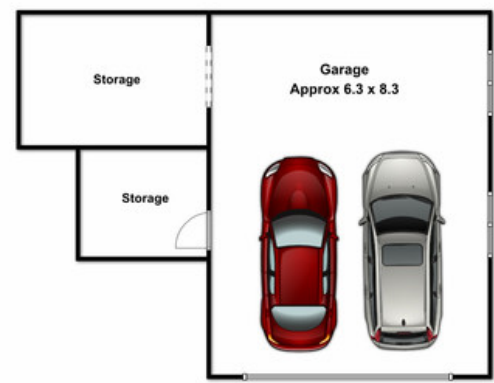

Six large bedrooms, four with built-ins, two with walk-in robes and the main bedroom with ensuite with a spa bath and a walk-in robe as well. One more bedroom with its ensuite for your convenience. Two living areas (you know, sometimes children can be a nuisance and they need their own space), a spacious and modern kitchen with stone bench tops and lots of natural light. As if all these are not enough, a dining area, in addition to a formal dining space great for hosting special events. On offer split system air-conditioning, tiles throughout, downlights, and a total of four bathrooms and four toilets. Outside spaces? Plenty! There is even room for a pool or to park your boat!

Other features: Built-In Wardrobes, Close to Schools, Close to Shops, Close to Transport, Garden

- Bedrooms: 6

**TYPE:** Sold

**INTERNET ID:** 16962824

**SALE DETAILS**

**\$690,000-\$750,000**

**CONTACT DETAILS**

**Lower Ground Level**  
Approx Area 74.8m<sup>2</sup>

**117 Campbellfield Road Bradbury**

The particulars contained herein are supplied for information only and shall not be taken as a representation in any respect on the part of the vendor or its agent. Interested parties should contact the nominated person or office for full and current details.